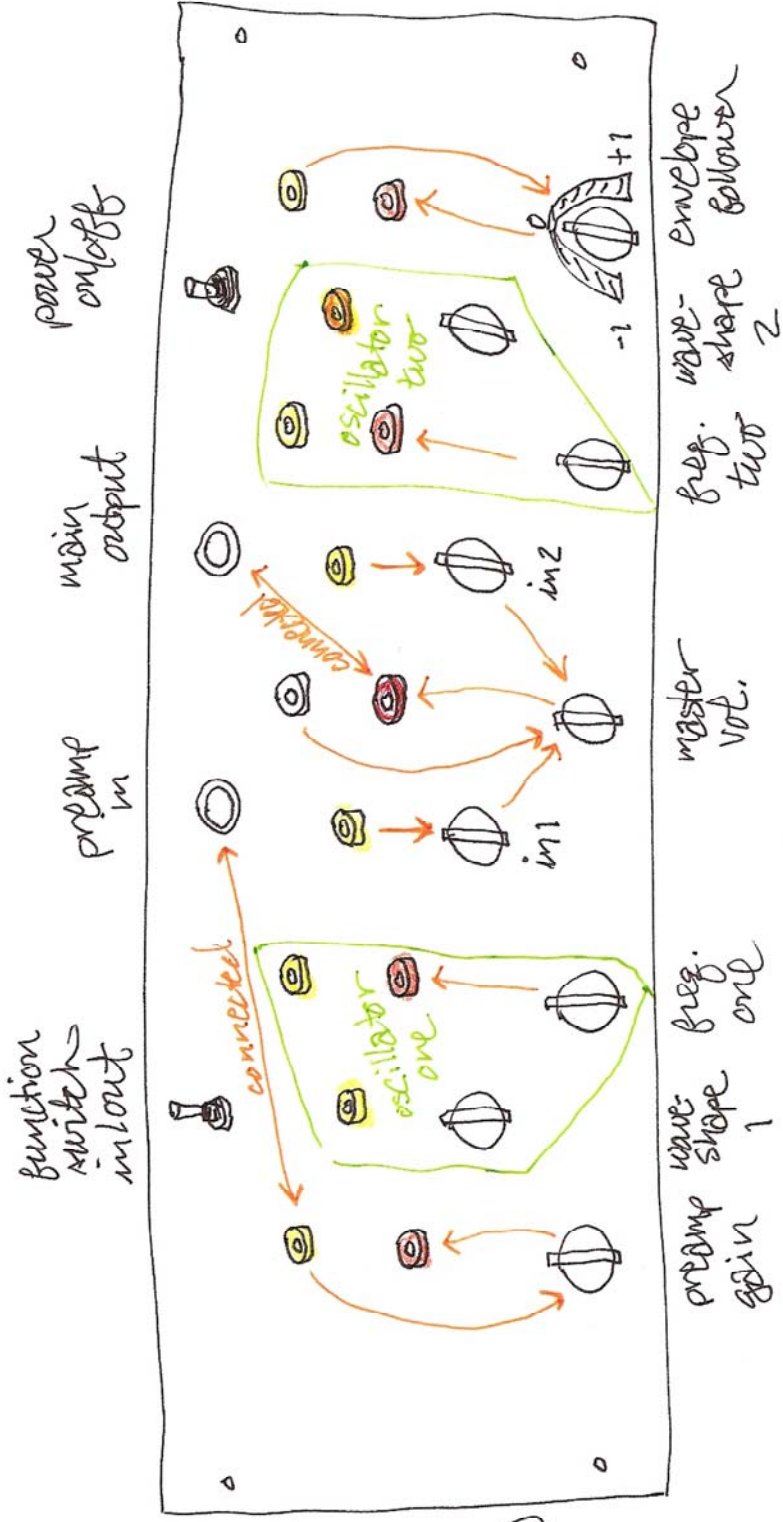

# Little Boy Blue Deluxe, Revision 3

"cheat sheet"

yellow: input  
 orange: output  
 white: "direct"  
 red: main out  
 (or feedback)

- function switch: preamp mute, or "mysterious action"
- envelope follower makes audio signal into a control voltage.
- oscillator wave shape is variable from  to  to 